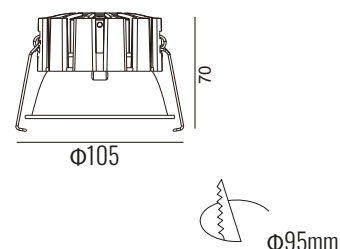

TECHNICAL DATA

TYPE

Professional LED for Interior Lighting.

OPENING/BEAM

High efficiency Ra>90 LED .

MATERIAL

Die-cast aluminum

PRO

CRI ≥ 90

IP44

36°

220-240V
50/60Hz

50000h

DIMENSION DRAW

Model:	Ocean
Format:	Round
Location:	Interior
Wattage:	18W
Materials:	Aluminum
Led Color:	3000K / 4000K / 6500K
Product Dimension:	Φ105*70, cut out: Φ95mm
IP Code:	44
Fixation:	Recessed
CRI :	90
Lumen Output:	1334LM
Frequency:	50/60 Hz
Beam Angle:	36°